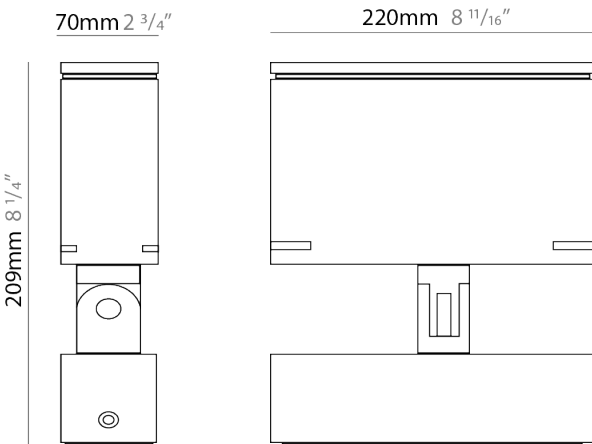

TARGET SURFACE

E9F234- -
base number   Finish   Lens
                         Options   Options

1. To build a product code in our configurator select the specify button on the base model # product page
2. To build a manual product code on this datasheet choose from the options listed below in blue font and add the suffix to the base model #

GENERAL

Series: Target
Brand: Platek
Division: Exterior
Mounting Type: Surface
Mounting Location: Above Ground
Subcategory: Flood

PHYSICAL

Shape: Rectangle
Length (mm): 220
Length (in): 8 ¹¹/₁₆
Width (mm): 70
Width (in): 2 ³/₄
Height (mm): 213
Height (in): 8 ³/₈
Light Distribution: Adjustable / Direct
Screws: A4 stainless steel
Diffuser: Clear tempered glass
Fixture Finish: [BLK / WHI / GRY / COR / ANT / BRZ](#)
Fixture Material: Aluminum Die Cast
Cable Details: 2000mm Cable

ELECTRICAL

Lamp Type: LED
Total Output Wattage (W): 32
Dimming: DMX
Driver Included: No
Driver Location: Remote
Driver Type: Constant Current - Universal
Driver Class: Class 2
Input Voltage (V): 120 - 277
Constant Current (MA): 700

LED

Number of LEDs: 16
Color Temperature (°K): RGBW
CRI: >80 CRI
Lamp Life (hrs): 60000
Special LEDs offerings: RGBW

OPTICAL

Optic°: [9 / 24 / 48 / ELL](#)
Adjustability: Rotational 330°; Tilt 90°

RATINGS AND CERTIFICATIONS

Certified By: Certified for North American Standards
IP rating: IP66
IK Rating: IK08
Bug Rating: B2 U0 G0